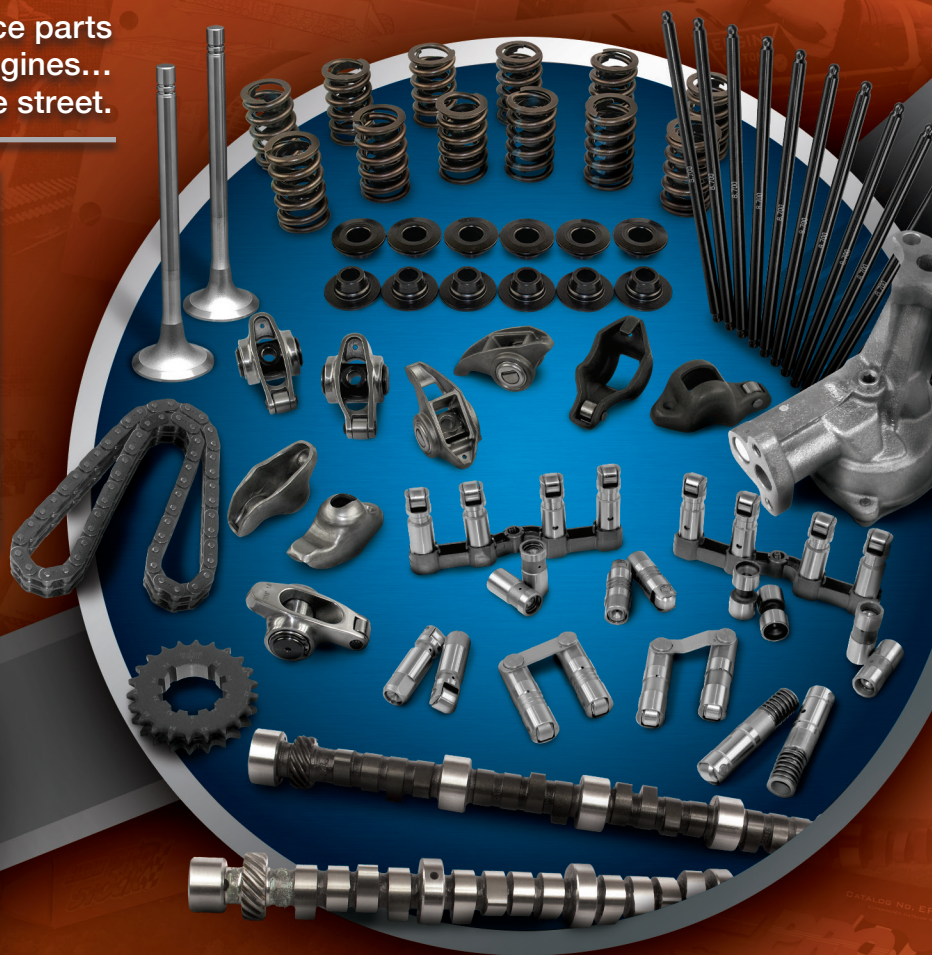

# A CENTURY OF WINNING

100 YEARS OF SUCCESS. 11 INDY 500s. THOUSANDS OF WORLD-CLASS PARTS.

Elgin® PRO-STOCK® performance parts can help optimize your engines... at the track and on the street.

Camshafts  
Oil Pumps  
Push Rods  
Rocker  
Timing Sets  
Lifters  
Valves, Springs & Retainers  
BLACK ICE™ Cryo'd Parts  
Much More!

From Classic Muscle Cars to the Latest LS Engines...contact **ELGIN** for MORE POWER.

Check our eCatalog at [www.elginind.com](http://www.elginind.com)!

1-800-323-6764 ♦ [sales@elginind.com](mailto:sales@elginind.com)